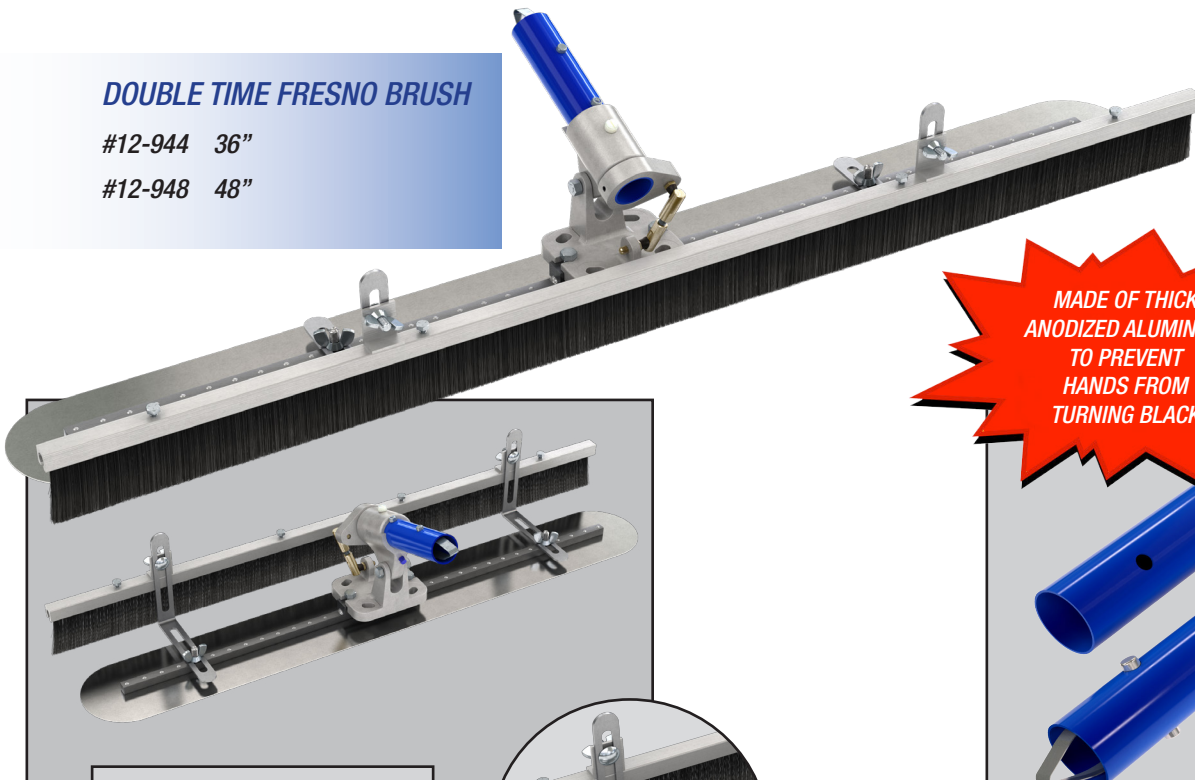

Double Time™ Fresno Brush

- ▶ Combination brush allows for fine pressure adjustments for a consistent, uniform finish
- ▶ A single turn of the Rock n' Roll bracket allows the fresno to be used independently
- ▶ Sold complete with bracket, poly bristle brush and fresno
- ▶ Replacement brushes available

DOUBLE TIME FRESNO BRUSH

#12-944 36"

#12-948 48"

MADE OF THICK ANODIZED ALUMINUM TO PREVENT HANDS FROM TURNING BLACK

HANDLES SOLD SEPARATELY

#12-946
ROCK N' ROLL
BRACKET
INCLUDED

ADJUSTABLE
FOR A
UNIFORM FINISH!

6' ALUMINUM SWAGED BUTTON HANDLE

#12-169 1-3/4"

#12-948 41-3/8"