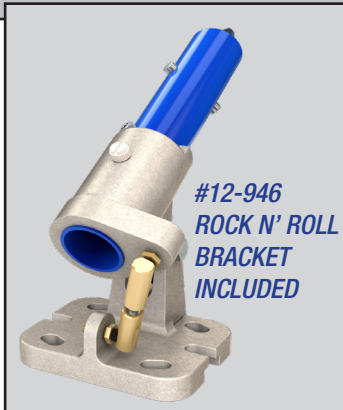

Double Time™ Fresno Brush

- ▶ Combination brush allows for fine pressure adjustments for a consistent, uniform finish
- ▶ A single turn of the Rock n' Roll bracket allows the fresno to be used independently
- ▶ Sold complete with bracket, poly bristle brush and fresno
- ▶ Replacement brushes available

DOUBLE TIME FRESNO BRUSH

#12-944 36"

#12-948 48"

MADE OF THICK ANODIZED ALUMINUM TO PREVENT HANDS FROM TURNING BLACK

HANDLES SOLD SEPARATELY

#12-946
ROCK N' ROLL
BRACKET
INCLUDED

ADJUSTABLE
FOR A
UNIFORM FINISH!

6' ALUMINUM SWAGED BUTTON HANDLE

#12-169 1-3/4"

#12-948 41-3/8"