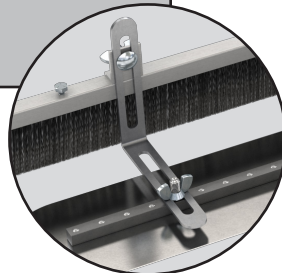

Double Time™ Fresno Brush

- ▶ Combination brush allows for fine pressure adjustments for a consistent, uniform finish
- ▶ A single turn of the Rock n' Roll bracket allows the fresno to be used independently
- ▶ Sold complete with bracket, poly bristle brush and fresno
- ▶ Replacement brushes available

DOUBLE TIME FRESNO BRUSH

#12-944 36"

#12-948 48"

MADE OF THICK ANODIZED ALUMINUM TO PREVENT HANDS FROM TURNING BLACK

HANDLES SOLD SEPARATELY

#12-946
ROCK N' ROLL
BRACKET
INCLUDED

ADJUSTABLE
FOR A
UNIFORM FINISH!

6' ALUMINUM SWAGED BUTTON HANDLE

#12-169 1-3/4"

#12-948 41-3/8"